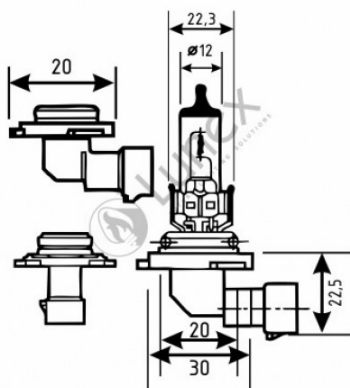

## Technical data

Power input	55 W
Nominal voltage	12.0 V
Nominal wattage	55 W
Base	P22d
Color temperature	4700K
Luminous flux	1000 lm