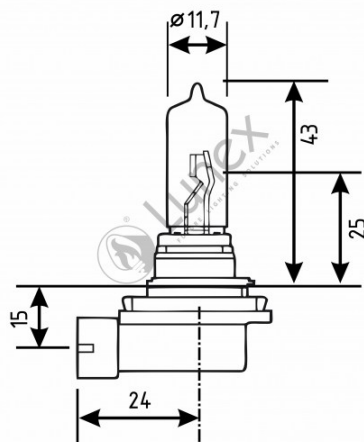

## Technical data

Power input	55 W
Nominal voltage	12.0 V
Nominal wattage	55 W
Base	PGJ19-2
Color temperature	4700K
Luminous flux	1350 lm