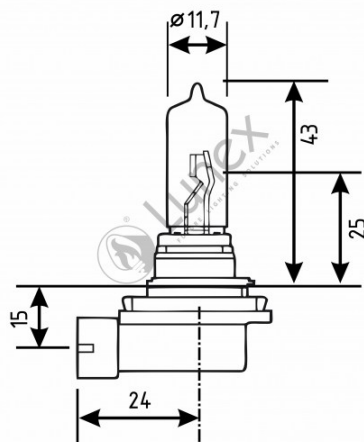

## Technical data

Power input	65 W
Nominal voltage	12.0 V
Nominal wattage	65 W
Base	PGJ19-5
Color temperature	4700K