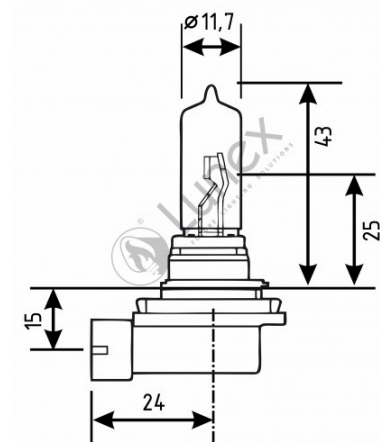

## Technical data

Power input	35 W
Nominal voltage	12.0 V
Nominal wattage	35 W
Base	PGJ19-1
Color temperature	4700K
Luminous flux	800 lm