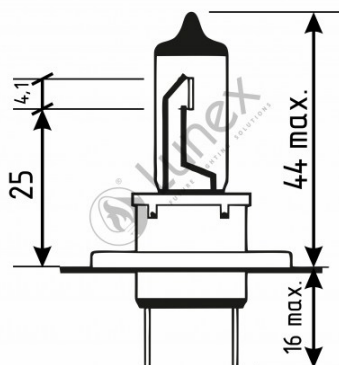

Technical data

| | |
|-------------------|---------|
| Power input | 55 W |
| Nominal voltage | 12.0 V |
| Nominal wattage | 55 W |
| Base | PX26d |
| Color temperature | 4700K |
| Luminous flux | 1500 lm |