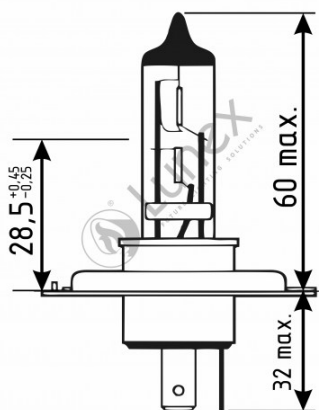

Technical data

| | |
|-------------------|---------|
| Power input | 60/55 W |
| Nominal voltage | 12.0 V |
| Nominal wattage | 60/55 W |
| Base | P43t |
| Color temperature | 4700K |
| Luminous flux | 1000 lm |