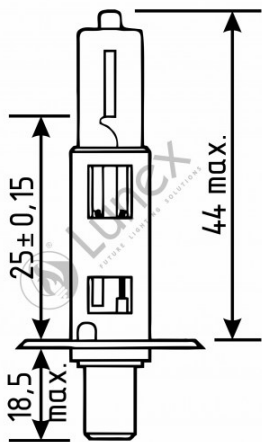

## Technical data

Power input	55 W
Nominal voltage	12.0 V
Nominal wattage	55 W
Base	P14,5s
Color temperature	4700K
Luminous flux	1550 lm