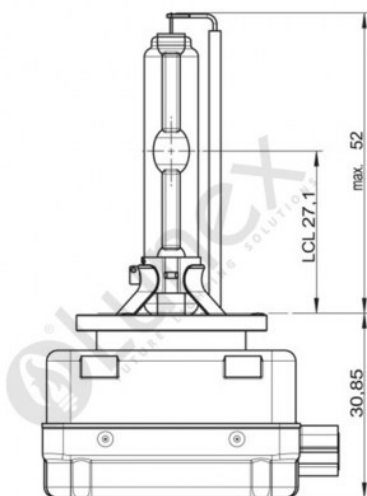

## Technical data

Power input	35 W
Power input tolerance	±3 %
Nominal voltage	85 V
Nominal wattage	35 W
Test voltage	13.5 V
Luminous flux	2800 lm
Luminous flux tolerance	±15 %
Color temperature	8000 K
Product weight	60 g
Base	PK32d-3
Lifespan B3	1450 h
Lifespan Tc	1950 h