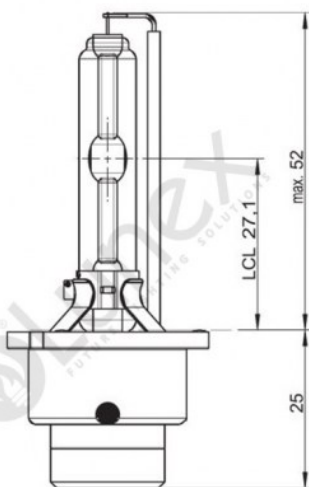

Technical data

Power input	35 W
Power input tolerance	±3 %
Nominal voltage	85 V
Nominal wattage	35 W
Test voltage	13.5 V
Luminous flux	3200 lm
Luminous flux tolerance	±15 %
Color temperature	8000 K
Product weight	16 g
Base	PK32d-2
Lifespan B3	1750 h
Lifespan Tc	2750 h