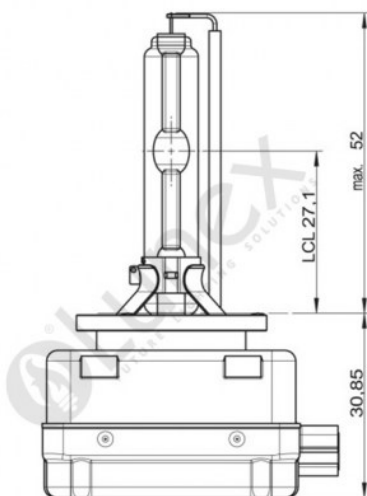

Technical data

Power input	35 W
Power input tolerance	±3 %
Nominal voltage	85 V
Nominal wattage	35 W
Test voltage	13.5 V
Luminous flux	3200 lm
Luminous flux tolerance	±15 %
Color temperature	8000 K
Product weight	60 g
Base	PK32d-2
Lifespan B3	1750 h
Lifespan Tc	2750 h