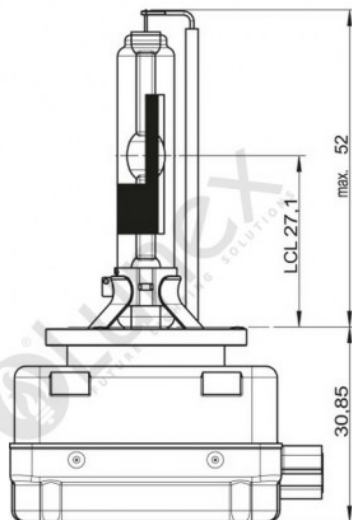

Technical data

Power input	35 W
Power input tolerance	±3 %
Nominal voltage	85 V
Nominal wattage	35 W
Test voltage	13.5 V
Luminous flux	2800 lm
Luminous flux tolerance	±15 %
Color temperature	6000 K
Product weight	60 g
Base	PK32d-3
Lifespan B3	1450 h
Lifespan Tc	1950 h