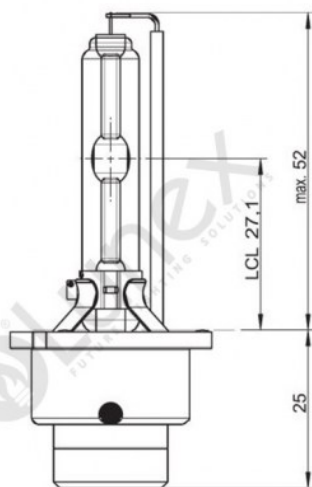

Technical data

Power input	35 W
Power input tolerance	±3 %
Nominal voltage	42 V
Nominal wattage	35 W
Test voltage	13.5 V
Luminous flux	3200 lm
Luminous flux tolerance	±15 %
Color temperature	6000 K
Product weight	16 g
Base	PK32d-5
Lifespan B3	1750 h
Lifespan Tc	2750 h