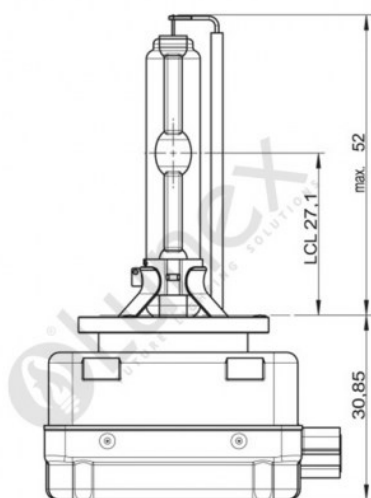

Technical data

| | |
|-------------------------|---------|
| Power input | 35 W |
| Power input tolerance | ±3 % |
| Nominal voltage | 42 V |
| Nominal wattage | 35 W |
| Test voltage | 13.5 V |
| Luminous flux | 3200 lm |
| Luminous flux tolerance | ±15 % |
| Color temperature | 6000 K |
| Product weight | 63 g |
| Base | PK32d-5 |
| Lifespan B3 | 1950 h |
| Lifespan Tc | 2950 h |