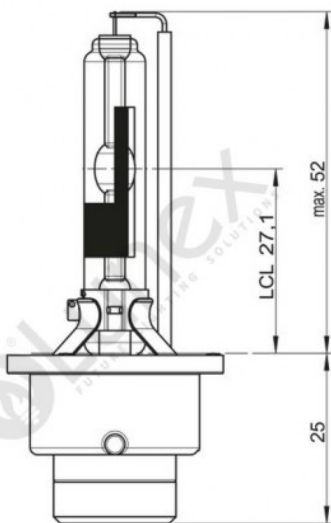

Technical data

Power input	35 W
Power input tolerance	±3 %
Nominal voltage	85 V
Nominal wattage	35 W
Test voltage	13.5 V
Luminous flux	2800 lm
Luminous flux tolerance	±15 %
Color temperature	6000 K
Product weight	60 g
Base	PK32d-3
Lifespan B3	1750 h
Lifespan Tc	2750 h