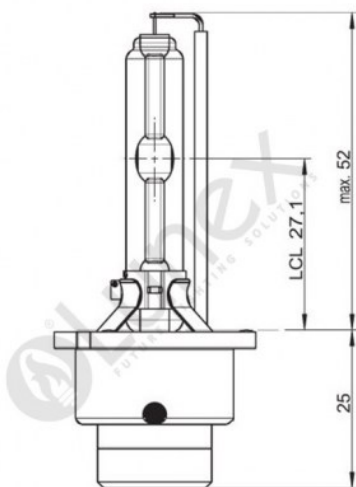

Technical data

Power input	35 W
Power input tolerance	±3 %
Nominal voltage	85 V
Nominal wattage	35 W
Test voltage	13.5 V
Luminous flux	3200 lm
Luminous flux tolerance	±15 %
Color temperature	6000 K
Product weight	60 g
Base	PK32d-2
Lifespan B3	1750 h
Lifespan Tc	2750 h