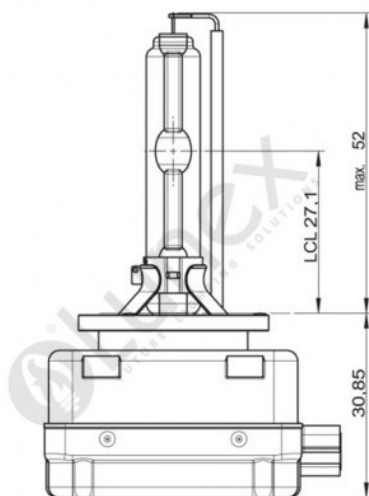

Technical data

Power input	35 W
Power input tolerance	±3 %
Nominal voltage	42 V
Nominal wattage	35 W
Test voltage	13.5 V
Luminous flux	3200 lm
Luminous flux tolerance	±15 %
Color temperature	4300 K
Product weight	63 g
Base	PK32d-5
Lifespan B3	1450 h
Lifespan Tc	2950 h