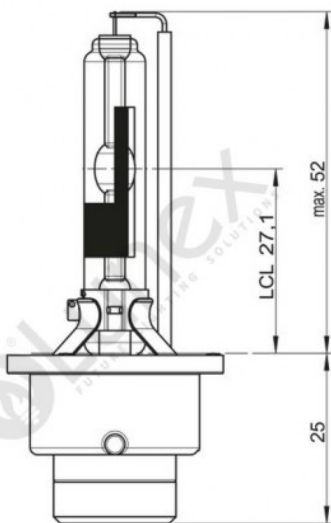

## Technical data

Power input	35 W
Power input tolerance	±3 %
Nominal voltage	85 V
Nominal wattage	35 W
Test voltage	13.5 V
Luminous flux	2800 lm
Luminous flux tolerance	±15 %
Color temperature	4300 K
Product weight	60 g
Base	PK32d-3
Lifespan B3	1450 h
Lifespan Tc	2450 h