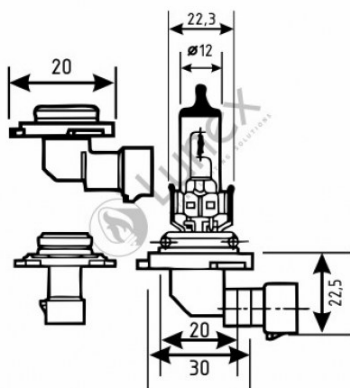

Technical data

Power input	55 W
Nominal voltage	12.0 V
Nominal wattage	55 W
Base	P22d
Color temperature	3700K
Luminous flux	1000 lm