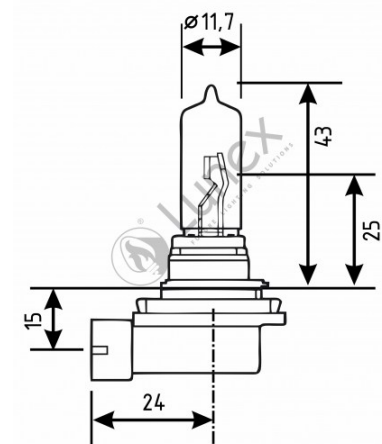

Technical data

Power input	55 W
Nominal voltage	12.0 V
Nominal wattage	55 W
Base	PGJ19-2
Color temperature	3700K
Luminous flux	1350 lm