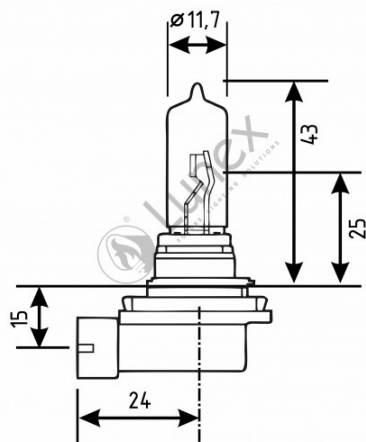

Technical data

Power input	35 W
Nominal voltage	12.0 V
Nominal wattage	35 W
Base	PGJ19-1
Color temperature	3700K
Luminous flux	800 lm