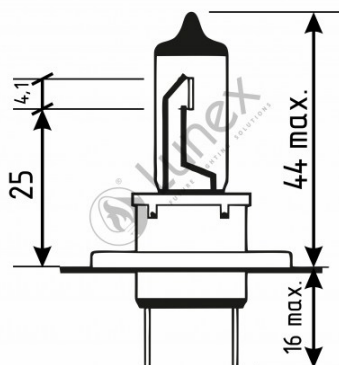

Technical data

Power input	55 W
Nominal voltage	12.0 V
Nominal wattage	55 W
Base	PX26d
Color temperature	3700K
Luminous flux	1500 lm