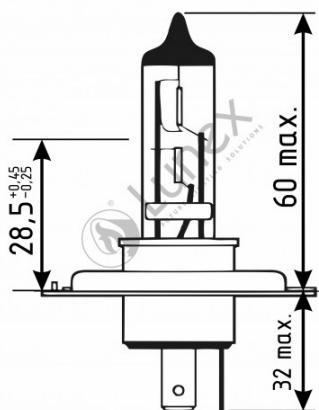

Technical data

Power input	55/60 W
Nominal voltage	12.0 V
Nominal wattage	55/60 W
Base	P43t
Color temperature	3700K
Luminous flux	1000 lm