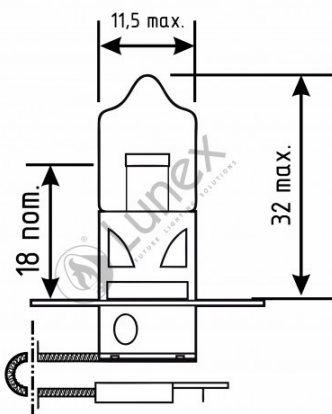

Technical data

Power input	55 W
Nominal voltage	12.0 V
Nominal wattage	55 W
Base	P14,5s
Color temperature	3700K
Luminous flux	1550 lm