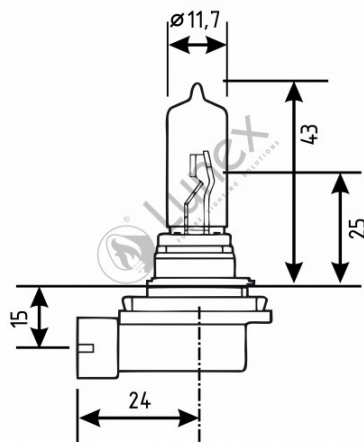

Technical data

Power input	55 W
Nominal voltage	12.0 V
Nominal wattage	55 W
Base	PGJ19-2
Color temperature	3600K
Luminous flux	1350 lm