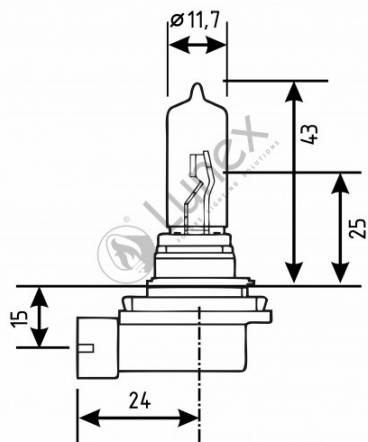

Technical data

Power input	35 W
Nominal voltage	12.0 V
Nominal wattage	35 W
Base	PGJ19-1
Color temperature	3600K
Luminous flux	800 lm