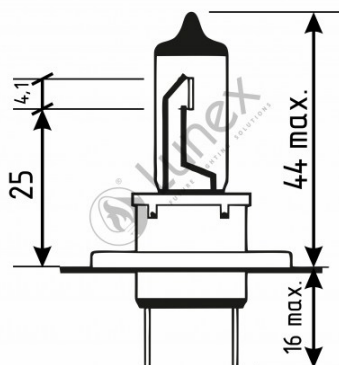

Technical data

Power input	55 W
Nominal voltage	12.0 V
Nominal wattage	55 W
Base	PX26d
Color temperature	3600K
Luminous flux	1500 lm