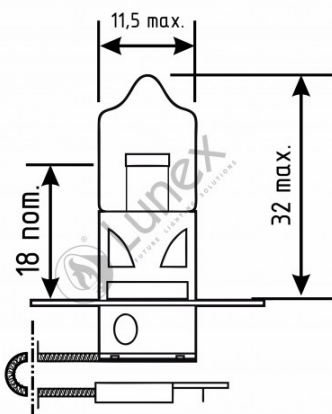

## Technical data

Power input	55 W
Nominal voltage	12.0 V
Nominal wattage	55 W
Base	PK22s
Color temperature	3600K
Luminous flux	1450 lm