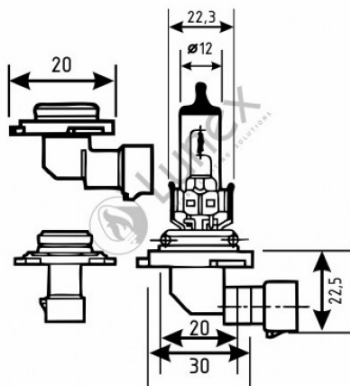

## Technical data

Power input	55 W
Nominal voltage	12.0 V
Nominal wattage	55 W
Base	PG22d
Color temperature	2300K
Luminous flux	1000 lm