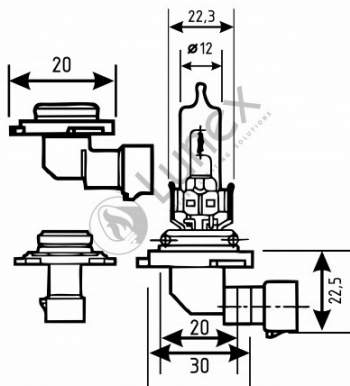

Technical data

Power input	65 W
Nominal voltage	12.0 V
Nominal wattage	65 W
Base	PG20d
Color temperature	2300K
Luminous flux	1200 lm