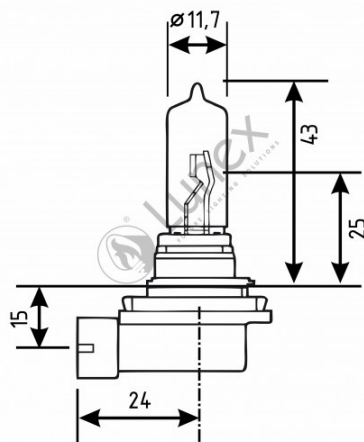

## Technical data

Power input	55 W
Nominal voltage	12.0 V
Nominal wattage	55 W
Base	PGJ19-2
Color temperature	2300K
Luminous flux	1350 lm