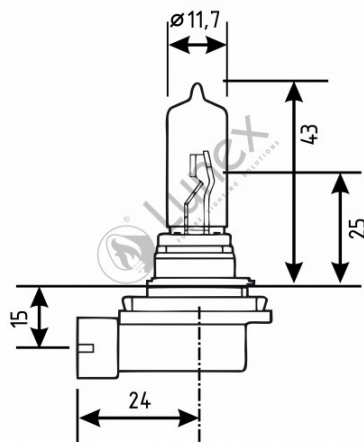

Technical data

Power input	65 W
Nominal voltage	12.0 V
Nominal wattage	65 W
Base	PGJ19-5
Color temperature	2300K