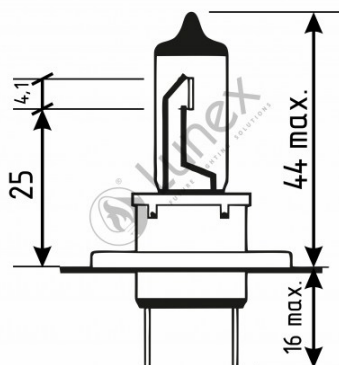

## Technical data

Power input	55 W
Nominal voltage	12.0 V
Nominal wattage	55 W
Base	PX26d
Color temperature	2300K
Luminous flux	1500 lm