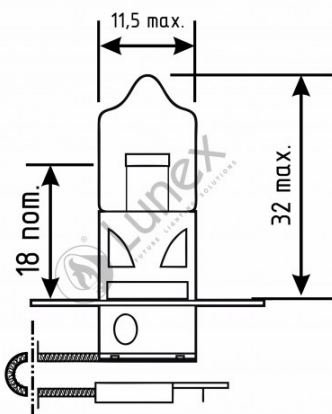

Technical data

Power input	55 W
Nominal voltage	12.0 V
Nominal wattage	55 W
Base	PK22s
Color temperature	2300K
Luminous flux	1450 lm