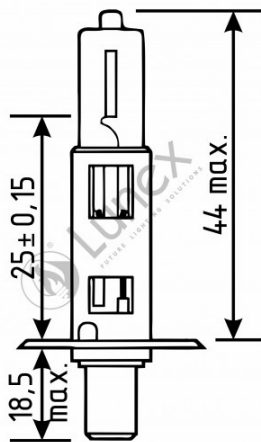

## Technical data

Power input	55 W
Nominal voltage	12.0 V
Nominal wattage	55 W
Base	P14,5s
Color temperature	2300K
Luminous flux	1550 lm