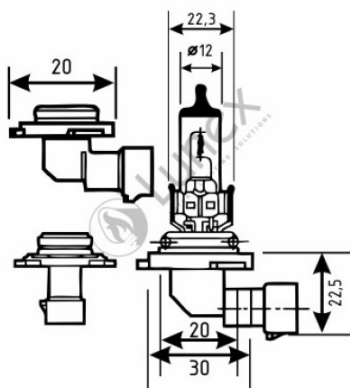

Technical data

Power input	55 W
Nominal voltage	12.0 V
Nominal wattage	55 W
Base	P22d
Color temperature	4000K
Luminous flux	1000 lm