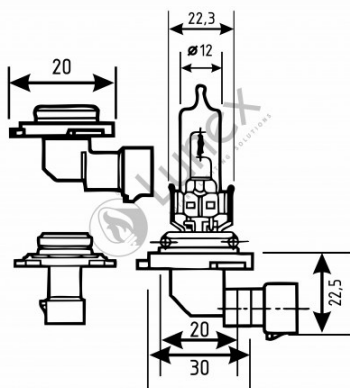

Technical data

| | |
|-------------------|---------|
| Power input | 65 W |
| Nominal voltage | 12.0 V |
| Nominal wattage | 65 W |
| Base | P20d |
| Color temperature | 4000K |
| Luminous flux | 1200 lm |