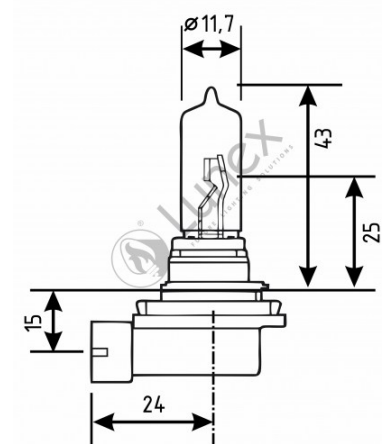

Technical data

Power input	55 W
Nominal voltage	12.0 V
Nominal wattage	55 W
Base	PGJ19-2
Color temperature	4000K
Luminous flux	1350 lm