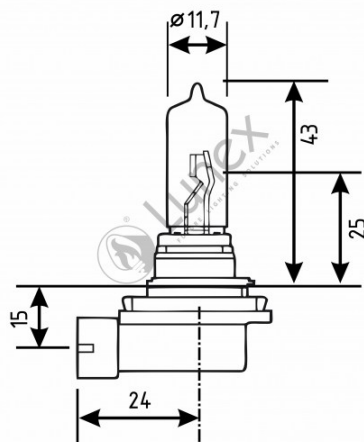

Technical data

Power input	35 W
Nominal voltage	12.0 V
Nominal wattage	35 W
Base	PGJ19-1
Color temperature	4000K
Luminous flux	800 lm