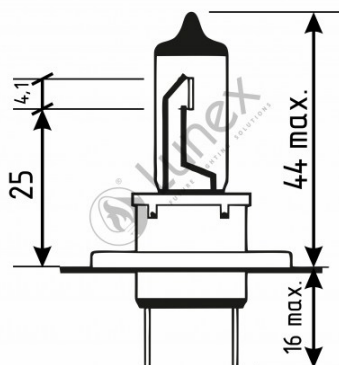

Technical data

| | |
|-------------------|---------|
| Power input | 55 W |
| Nominal voltage | 12.0 V |
| Nominal wattage | 55 W |
| Base | PX26d |
| Color temperature | 4000K |
| Luminous flux | 1500 lm |