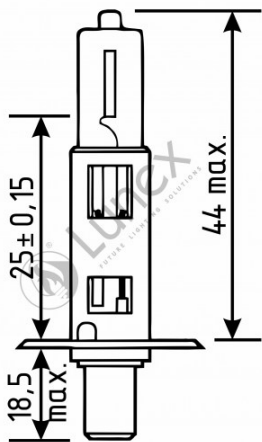

## Technical data

Power input	55 W
Nominal voltage	12.0 V
Nominal wattage	55 W
Base	P14,5s
Color temperature	4000K
Luminous flux	1550 lm