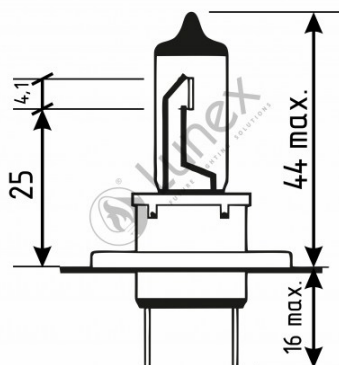

Technical data

Power input	55 W
Nominal voltage	12.0 V
Nominal wattage	55 W
Base	PX26d
Color temperature	5000K
Luminous flux	1500 lm