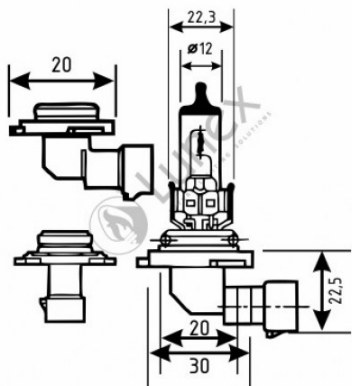

## Technical data

Power input	55 W
Nominal voltage	12.0 V
Nominal wattage	55 W
Base	P22d
Color temperature	2800K
Luminous flux	1000 lm