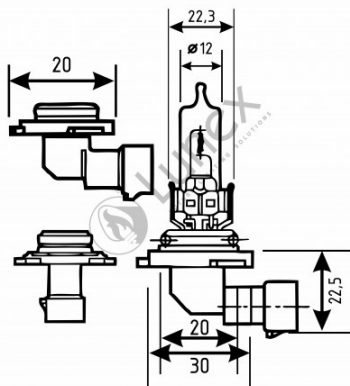

## Technical data

Power input	65 W
Nominal voltage	12.0 V
Nominal wattage	65 W
Base	P20d
Color temperature	2800K
Luminous flux	1200 lm