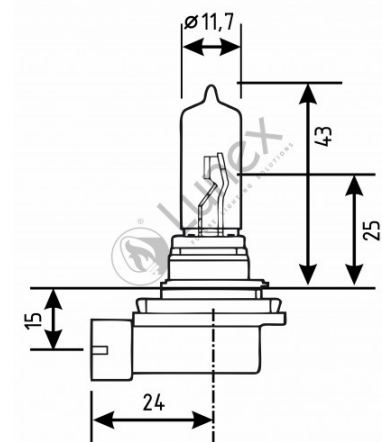

Technical data

Power input	55 W
Nominal voltage	12.0 V
Nominal wattage	55 W
Base	PGJ19-2
Color temperature	2800K
Luminous flux	1350 lm