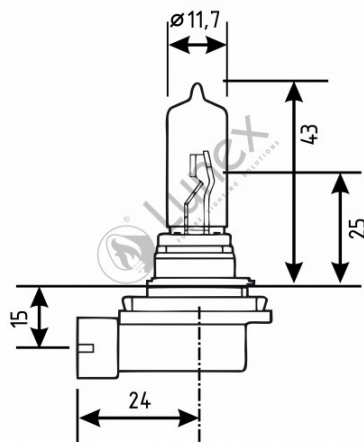

## Technical data

|                   |         |
|-------------------|---------|
| Power input       | 65 W    |
| Nominal voltage   | 12.0 V  |
| Nominal wattage   | 65 W    |
| Base              | PGJ19-5 |
| Color temperature | 2800K   |