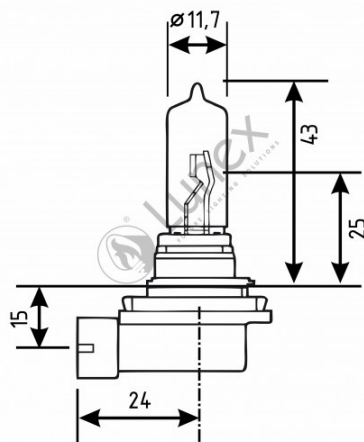

Technical data

Power input	35 W
Nominal voltage	12.0 V
Nominal wattage	35 W
Base	PGJ19-1
Color temperature	2800K
Luminous flux	800 lm