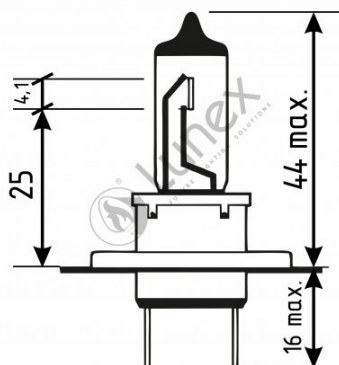

Technical data

Power input	55 W
Nominal voltage	12.0 V
Nominal wattage	55 W
Base	PX26d
Color temperature	2800K
Luminous flux	1500 lm