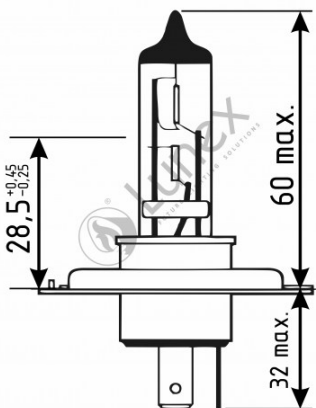

Technical data

Power input	60/55 W
Nominal voltage	12.0 V
Nominal wattage	60/55 W
Base	P43t
Color temperature	2800K
Luminous flux	1000 lm