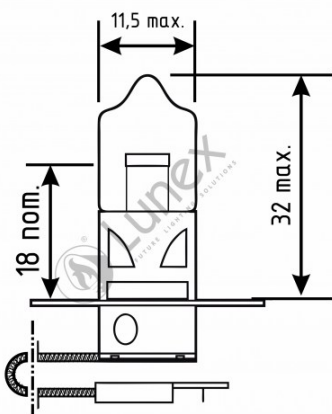

Technical data

Power input	55 W
Nominal voltage	12.0 V
Nominal wattage	55 W
Base	PK22s
Color temperature	2800K
Luminous flux	1450 lm