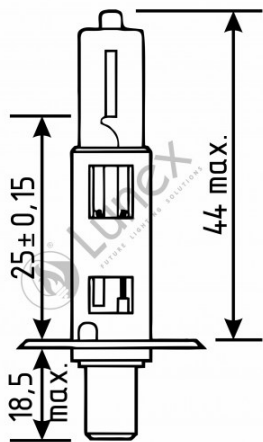

## Technical data

Power input	55 W
Nominal voltage	12.0 V
Nominal wattage	55 W
Base	P14,5s
Color temperature	2800K
Luminous flux	1550 lm